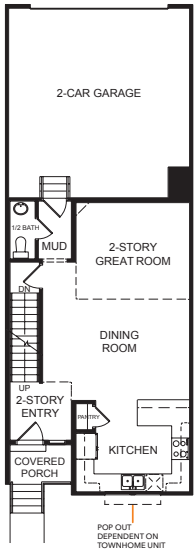

C Inner

Chantelle

Caroline

 | **2,436** total sq.ft. | **1,705** finished sq.ft.

 | **3**

 | **2.5**

FIRST FLOOR

SECOND FLOOR

BASEMENT

SPECIFICATIONS

First Floor	731 sq.ft.
Second Floor	974 sq.ft.
Basement	731 sq.ft.
Total Sq. Ft.	2,436 sq.ft.
Total Finished	1,705 sq.ft.
Bedrooms	3
(Total Possible)	(4)
Bathrooms	2.5
(Total Possible)	(3.5)