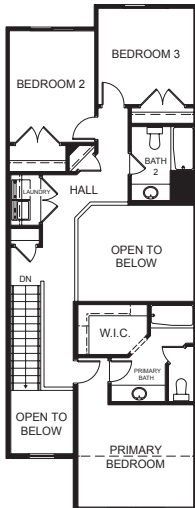

C Inner

Chantelle

Caroline

 | **2,436** total sq.ft. | **1,705** finished sq.ft.

 | **3**

 | **2.5**

FIRST FLOOR

SECOND FLOOR

BASEMENT

SPECIFICATIONS

First Floor	731 sq.ft.
Second Floor	974 sq.ft.
Basement	731 sq.ft.
Total Sq. Ft.	2,436 sq.ft.
Total Finished	1,705 sq.ft.
Bedrooms	3
(Total Possible)	(4)
Bathrooms	2.5
(Total Possible)	(3.5)