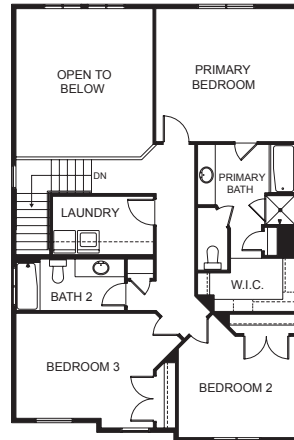

SECOND FLOOR