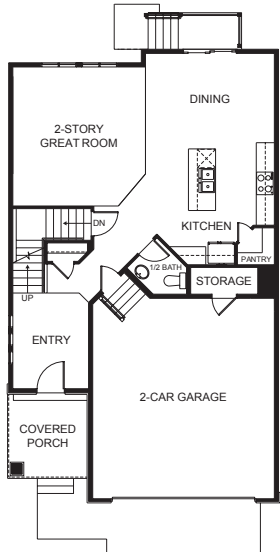

# Jaden

Traditional (standard)

Craftsman (optional)

Farmhouse (optional)

Scandinavian (optional)

2,883 total sq.ft. | 1,986 finished sq.ft.

3

2.5

## FIRST FLOOR

## SECOND FLOOR

Width 29' - 10"  
 Depth 50' - 0"