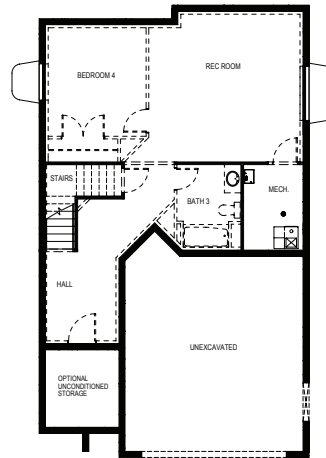

BASEMENT

SPECIFICATIONS

First Floor 889 sq.ft.
Second Floor 1,097 sq.ft.
Basement 897 sq.ft.
Total Sq. Ft. 2,883 sq.ft.
Total Finished 1,986 sq.ft.

Bedrooms 3
(Total Possible) (5)
Bathrooms 2.5
(Total Possible) (3.5)

Width 29' - 10"
Depth 50' - 0"