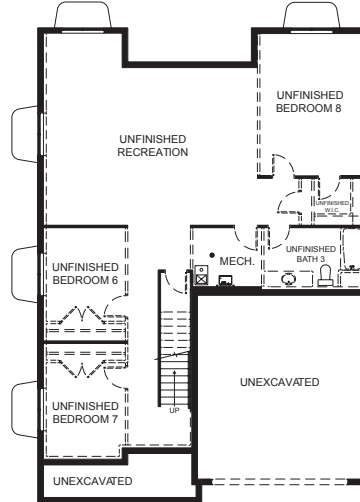

# D Outer

David

Drake

3,672 total sq.ft. | 2,147 finished sq.ft.

5

3

## FIRST FLOOR

## SECOND FLOOR

## SPECIFICATIONS

First Floor	1,511 sq.ft.
Second Floor	636 sq.ft.
Basement	1,525 sq.ft.
<b>Total Sq. Ft.</b>	<b>3,672 sq.ft.</b>
<b>Total Finished</b>	<b>2,147 sq.ft.</b>
Bedrooms	5
(Total Possible)	(8)
Bathrooms	3
(Total Possible)	(4)