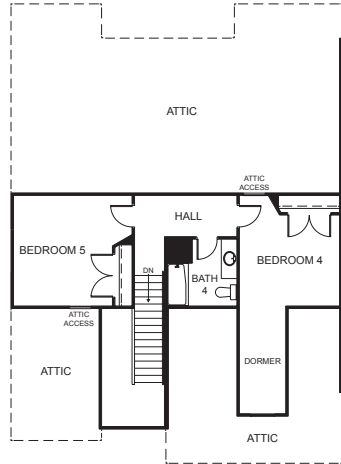

# D Outer

David

Drake

3,672 total sq.ft. | 2,147 finished sq.ft.

5

3

## FIRST FLOOR

## SECOND FLOOR

## SPECIFICATIONS

First Floor	1,511 sq.ft.
Second Floor	636 sq.ft.
Basement	1,525 sq.ft.
<b>Total Sq. Ft.</b>	<b>3,672 sq.ft.</b>
<b>Total Finished</b>	<b>2,147 sq.ft.</b>
Bedrooms	5
(Total Possible)	(8)
Bathrooms	3
(Total Possible)	(4)