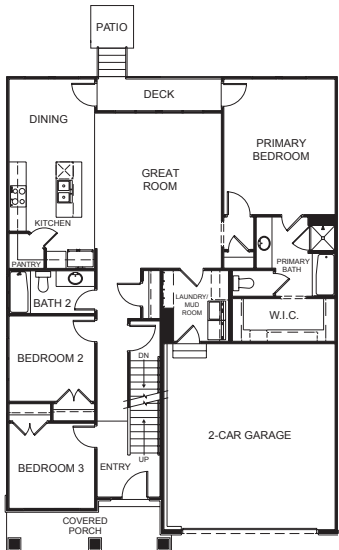

# D Outer

David

Drake

3,672 total sq.ft. | 2,147 finished sq.ft.

5

3

## FIRST FLOOR

## SECOND FLOOR

## SPECIFICATIONS

First Floor	1,511 sq.ft.
Second Floor	636 sq.ft.
Basement	1,525 sq.ft.
<b>Total Sq. Ft.</b>	<b>3,672 sq.ft.</b>
<b>Total Finished</b>	<b>2,147 sq.ft.</b>
Bedrooms	5
(Total Possible)	(8)
Bathrooms	3
(Total Possible)	(4)