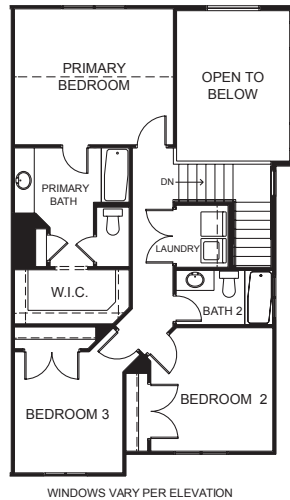

B Outer

Bailey

Beckett

Blair

Brighton

 | **2,321** total sq.ft. | **1,618** finished sq.ft.

 | **3**

 | **2.5**

FIRST FLOOR

SECOND FLOOR

BASEMENT

SPECIFICATIONS

First Floor	722 sq.ft.
Second Floor	896 sq.ft.
Basement	703 sq.ft.
Total Sq. Ft.	2,321 sq.ft.
Total Finished	1,618 sq.ft.
Bedrooms	3
(Total Possible)	(5)
Bathrooms	2.5
(Total Possible)	(3.5)