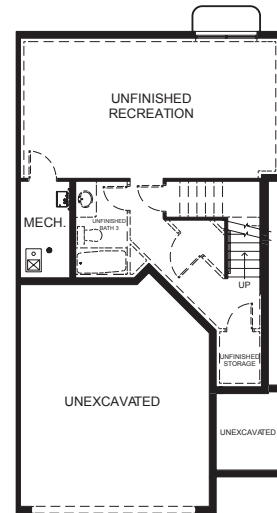

B Outer

Bailey

Beckett

Blair

Brighton

 | **2,321** total sq.ft. | **1,618** finished sq.ft.

 | **3**

 | **2.5**

FIRST FLOOR

SECOND FLOOR

BASEMENT

SPECIFICATIONS

First Floor	722 sq.ft.
Second Floor	896 sq.ft.
Basement	703 sq.ft.
Total Sq. Ft.	2,321 sq.ft.
Total Finished	1,618 sq.ft.
Bedrooms	3
(Total Possible)	(5)
Bathrooms	2.5
(Total Possible)	(3.5)