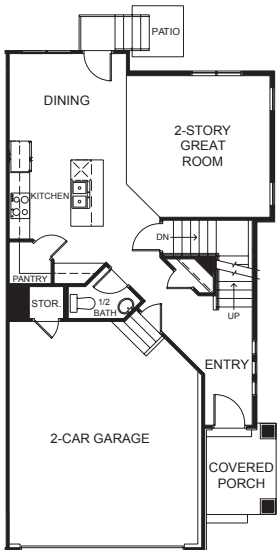

B Outer

Bailey

Beckett

Blair

Brighton

 | **2,321** total sq.ft. | **1,618** finished sq.ft.

 | **3**

 | **2.5**

FIRST FLOOR

SECOND FLOOR

BASEMENT

SPECIFICATIONS

First Floor	722 sq.ft.
Second Floor	896 sq.ft.
Basement	703 sq.ft.
Total Sq. Ft.	2,321 sq.ft.
Total Finished	1,618 sq.ft.
Bedrooms	3
(Total Possible)	(5)
Bathrooms	2.5
(Total Possible)	(3.5)