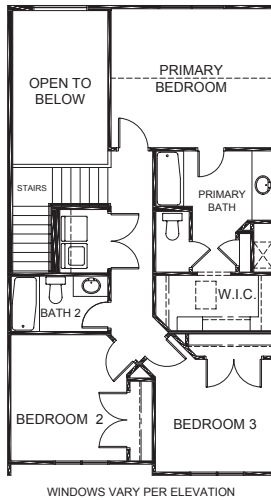

B Inner

Bailey

Beckett

Blair

Brighton

 | **2,280** total sq.ft. | **1,595** finished sq.ft.

 | **3**

 | **2.5**

FIRST FLOOR

SECOND FLOOR

BASEMENT

SPECIFICATIONS

First Floor	703 sq.ft.
Second Floor	892 sq.ft.
Basement	685 sq.ft.
Total Sq. Ft.	2,280 sq.ft.
Total Finished	1,595 sq.ft.
Bedrooms	3
(Total Possible)	(5)
Bathrooms	2.5
(Total Possible)	(3.5)