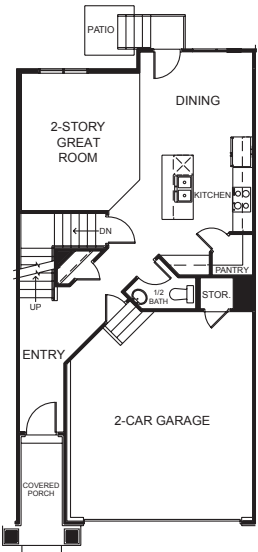

B Inner

Bailey

Beckett

Blair

Brighton

 | **2,280** total sq.ft. | **1,595** finished sq.ft.

 | **3**

 | **2.5**

FIRST FLOOR

SECOND FLOOR

BASEMENT

SPECIFICATIONS

First Floor	703 sq.ft.
Second Floor	892 sq.ft.
Basement	685 sq.ft.
Total Sq. Ft.	2,280 sq.ft.
Total Finished	1,595 sq.ft.
Bedrooms	3
(Total Possible)	(5)
Bathrooms	2.5
(Total Possible)	(3.5)