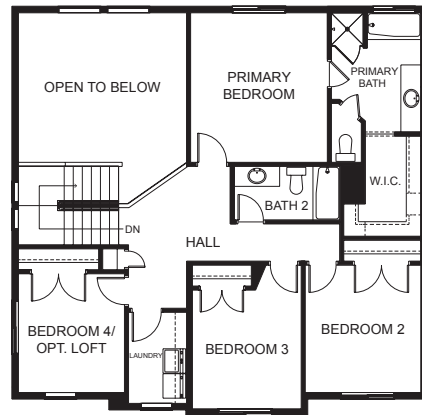

# Kate

Traditional (standard)

Craftsman (optional)

Farmhouse (optional)

Scandinavian (optional)

 | **3,178** total sq.ft. | **2,158** finished sq.ft.

 | **4**

 | **2.5**

## FIRST FLOOR

## SECOND FLOOR

## SPECIFICATIONS

First Floor 1,012 sq.ft.  
 Second Floor 1,146 sq.ft.  
 Basement 1,020 sq.ft.  
 Total Sq. Ft. 3,178 sq.ft.  
 Total Finished 2,158 sq.ft.

Bedrooms 4  
 (Total Possible) (6)  
 Bathrooms 2.5  
 (Total Possible) (3.5)