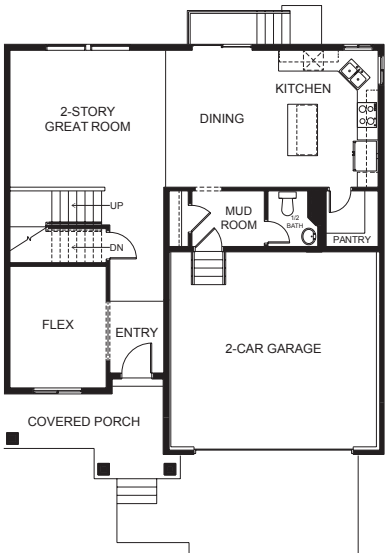

# Kate

Traditional (standard)

Craftsman (optional)

Farmhouse (optional)

Scandinavian (optional)

 | **3,178** total sq.ft. | **2,158** finished sq.ft.

 | **4**

 | **2.5**

## FIRST FLOOR

## SECOND FLOOR

## SPECIFICATIONS

First Floor 1,012 sq.ft.  
 Second Floor 1,146 sq.ft.  
 Basement 1,020 sq.ft.  
 Total Sq. Ft. 3,178 sq.ft.  
 Total Finished 2,158 sq.ft.

Bedrooms 4  
 (Total Possible) (6)  
 Bathrooms 2.5  
 (Total Possible) (3.5)