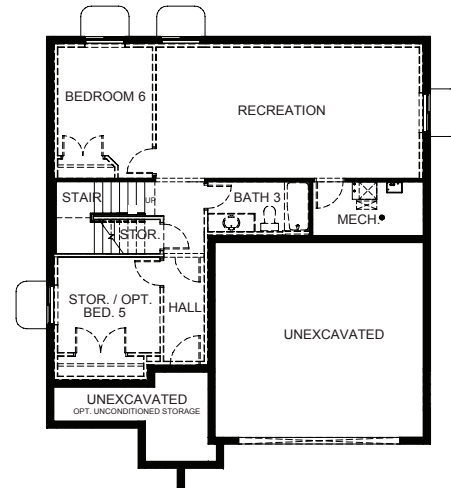

# Kate

Traditional (standard)

Craftsman (optional)

Farmhouse (optional)

Scandinavian (optional)

 | **3,178** total sq.ft. | **2,158** finished sq.ft.

 | **4**

 | **2.5**

## FIRST FLOOR

## SECOND FLOOR

## SPECIFICATIONS

First Floor 1,012 sq.ft.  
 Second Floor 1,146 sq.ft.  
 Basement 1,020 sq.ft.  
 Total Sq. Ft. 3,178 sq.ft.  
 Total Finished 2,158 sq.ft.

Bedrooms 4  
 (Total Possible) (6)  
 Bathrooms 2.5  
 (Total Possible) (3.5)