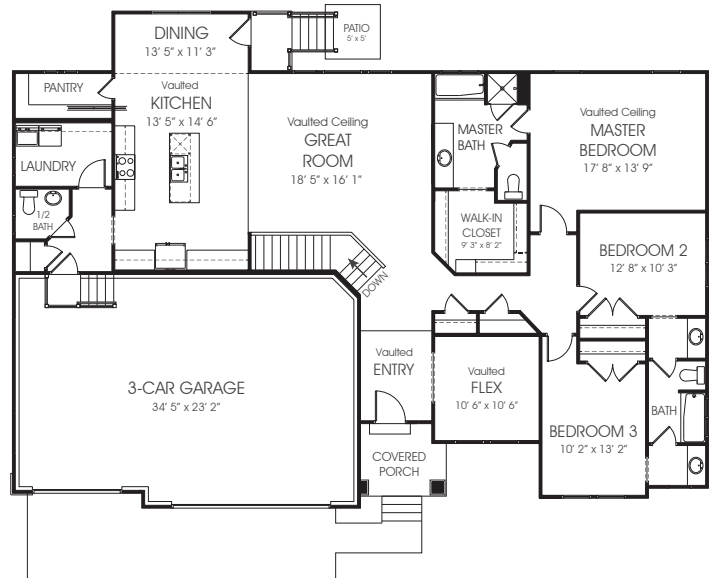

Megan

Bedrooms Finished (Total Possible) **3(6)**

First Floor	2,165 sq. ft.	Bedrooms	3
Basement	2,216 sq. ft.	(Total Possible)	(6)
Total Sq. Ft.	4,381 sq. ft.	Width	70'-0"
Total Finished	2,182 sq. ft.	Depth	50'-0"

FIRST FLOOR

BASEMENT