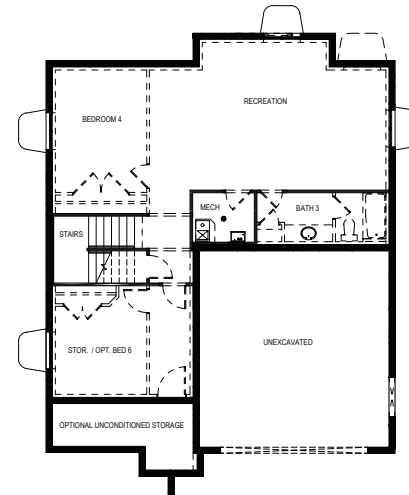

BASEMENT

SPECIFICATIONS

First Floor 1,102 sq.ft.
Second Floor 1,221 sq.ft.
Basement 1,111 sq.ft.
Total Sq. Ft. 3,434 sq.ft.
Total Finished 2,323 sq.ft.

Bedrooms 3
(Total Possible) (6)
Bathrooms 2.5
(Total Possible) (3.5)

Width 38' - 0"
Depth 48' - 3"