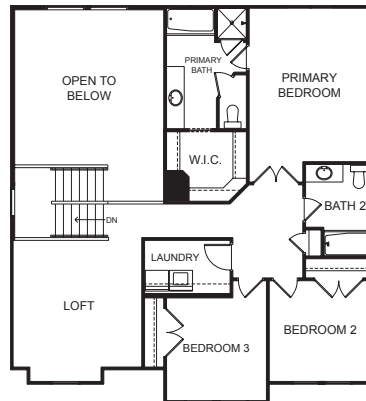

# Morgan

Traditional (standard)

Craftsman (optional)

Farmhouse (optional)

Scandinavian (optional)

3,434 total sq.ft. | 2,323 finished sq.ft.

3

2.5

## FIRST FLOOR

## SECOND FLOOR

## SPECIFICATIONS

First Floor 1,102 sq.ft.  
 Second Floor 1,221 sq.ft.  
 Basement 1,111 sq.ft.  
 Total Sq. Ft. 3,434 sq.ft.  
 Total Finished 2,323 sq.ft.

Bedrooms 3  
 (Total Possible) (6)  
 Bathrooms 2.5  
 (Total Possible) (3.5)