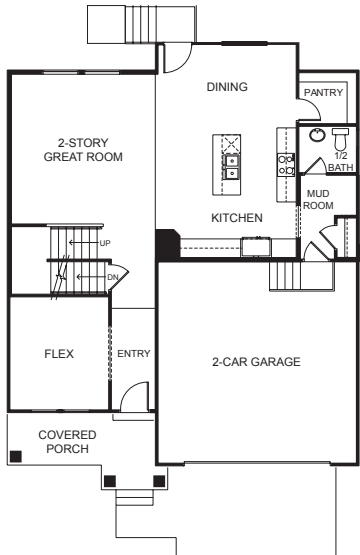

# Morgan

Traditional (standard)

Craftsman (optional)

Farmhouse (optional)

Scandinavian (optional)

3,434 total sq.ft. | 2,323 finished sq.ft.

3

2.5

## FIRST FLOOR

## SECOND FLOOR

Width 38' - 0"  
 Depth 48' - 3"