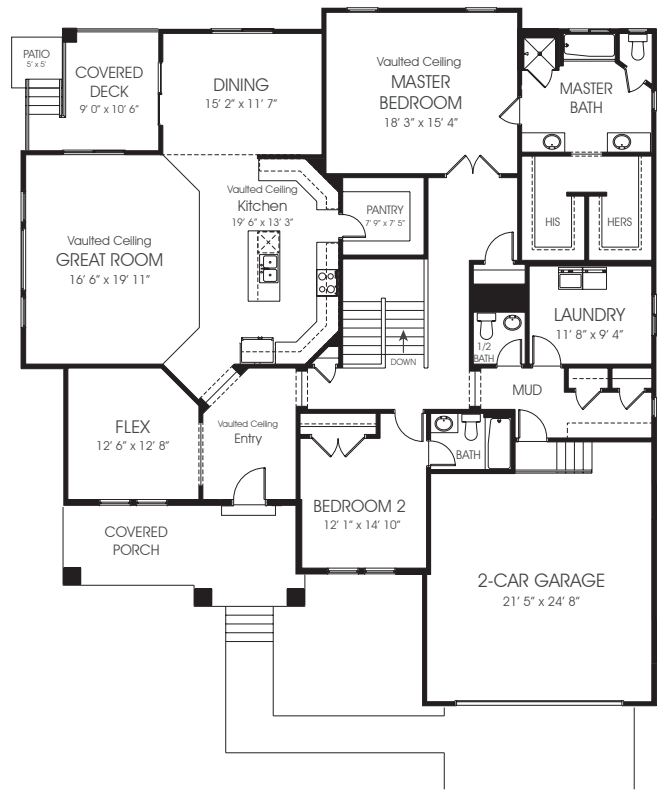

# Paisley

Bedrooms Finished (Total Possible) **2(6)**

First Floor	2,515 sq. ft.	Bedrooms	2
Basement	2,521 sq. ft. (Total Possible)		(6)
Total Sq. Ft.	5,036 sq. ft.	Width	60'-0"
Total Finished	2,529 sq. ft.	Depth	66'-0"

## FIRST FLOOR

## BASEMENT