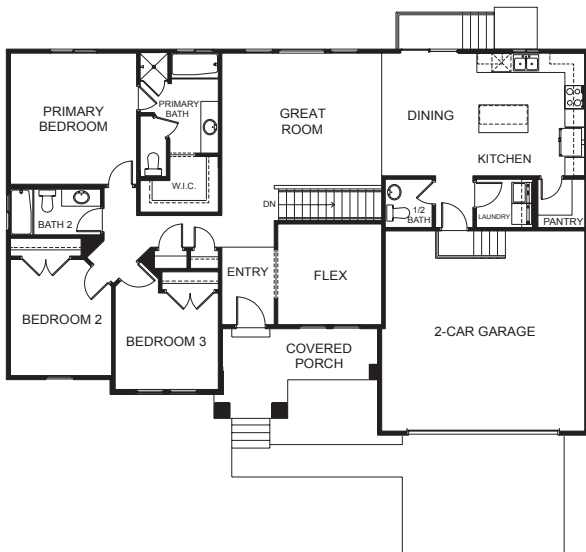

# Hailey

Traditional (standard)

Craftsman (optional)

Farmhouse (optional)

3,502 total sq.ft. | 1,772 finished sq.ft.

3

2.5

## FIRST FLOOR

## SPECIFICATIONS

First Floor 1,748 sq.ft.  
 Basement 1,754 sq.ft.  
 Total Sq. Ft. 3,502 sq.ft.  
 Total Finished 1,772 sq.ft.

Bedrooms 3  
 (Total Possible) (6)  
 Bathrooms 2.5  
 (Total Possible) (3.5)

Width 61' - 0"  
 Depth 41' - 6"