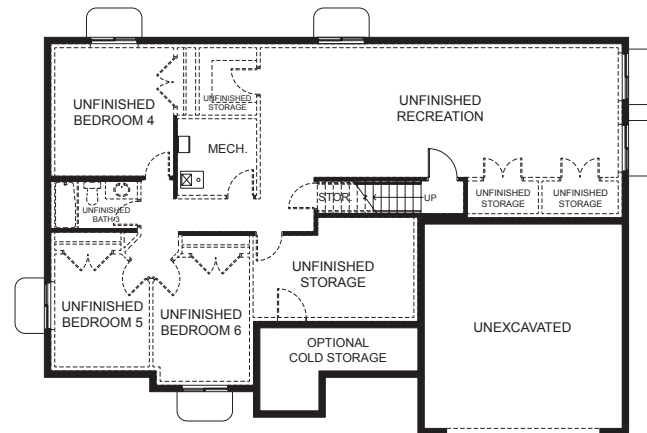

# Hailey

Traditional (standard)

Craftsman (optional)

Farmhouse (optional)

3,502 total sq.ft. | 1,772 finished sq.ft.

3

2.5

## FIRST FLOOR

## SPECIFICATIONS

First Floor 1,748 sq.ft.  
 Basement 1,754 sq.ft.  
 Total Sq. Ft. 3,502 sq.ft.  
 Total Finished 1,772 sq.ft.

Bedrooms 3  
 (Total Possible) (6)  
 Bathrooms 2.5  
 (Total Possible) (3.5)

Width 61' - 0"  
 Depth 41' - 6"